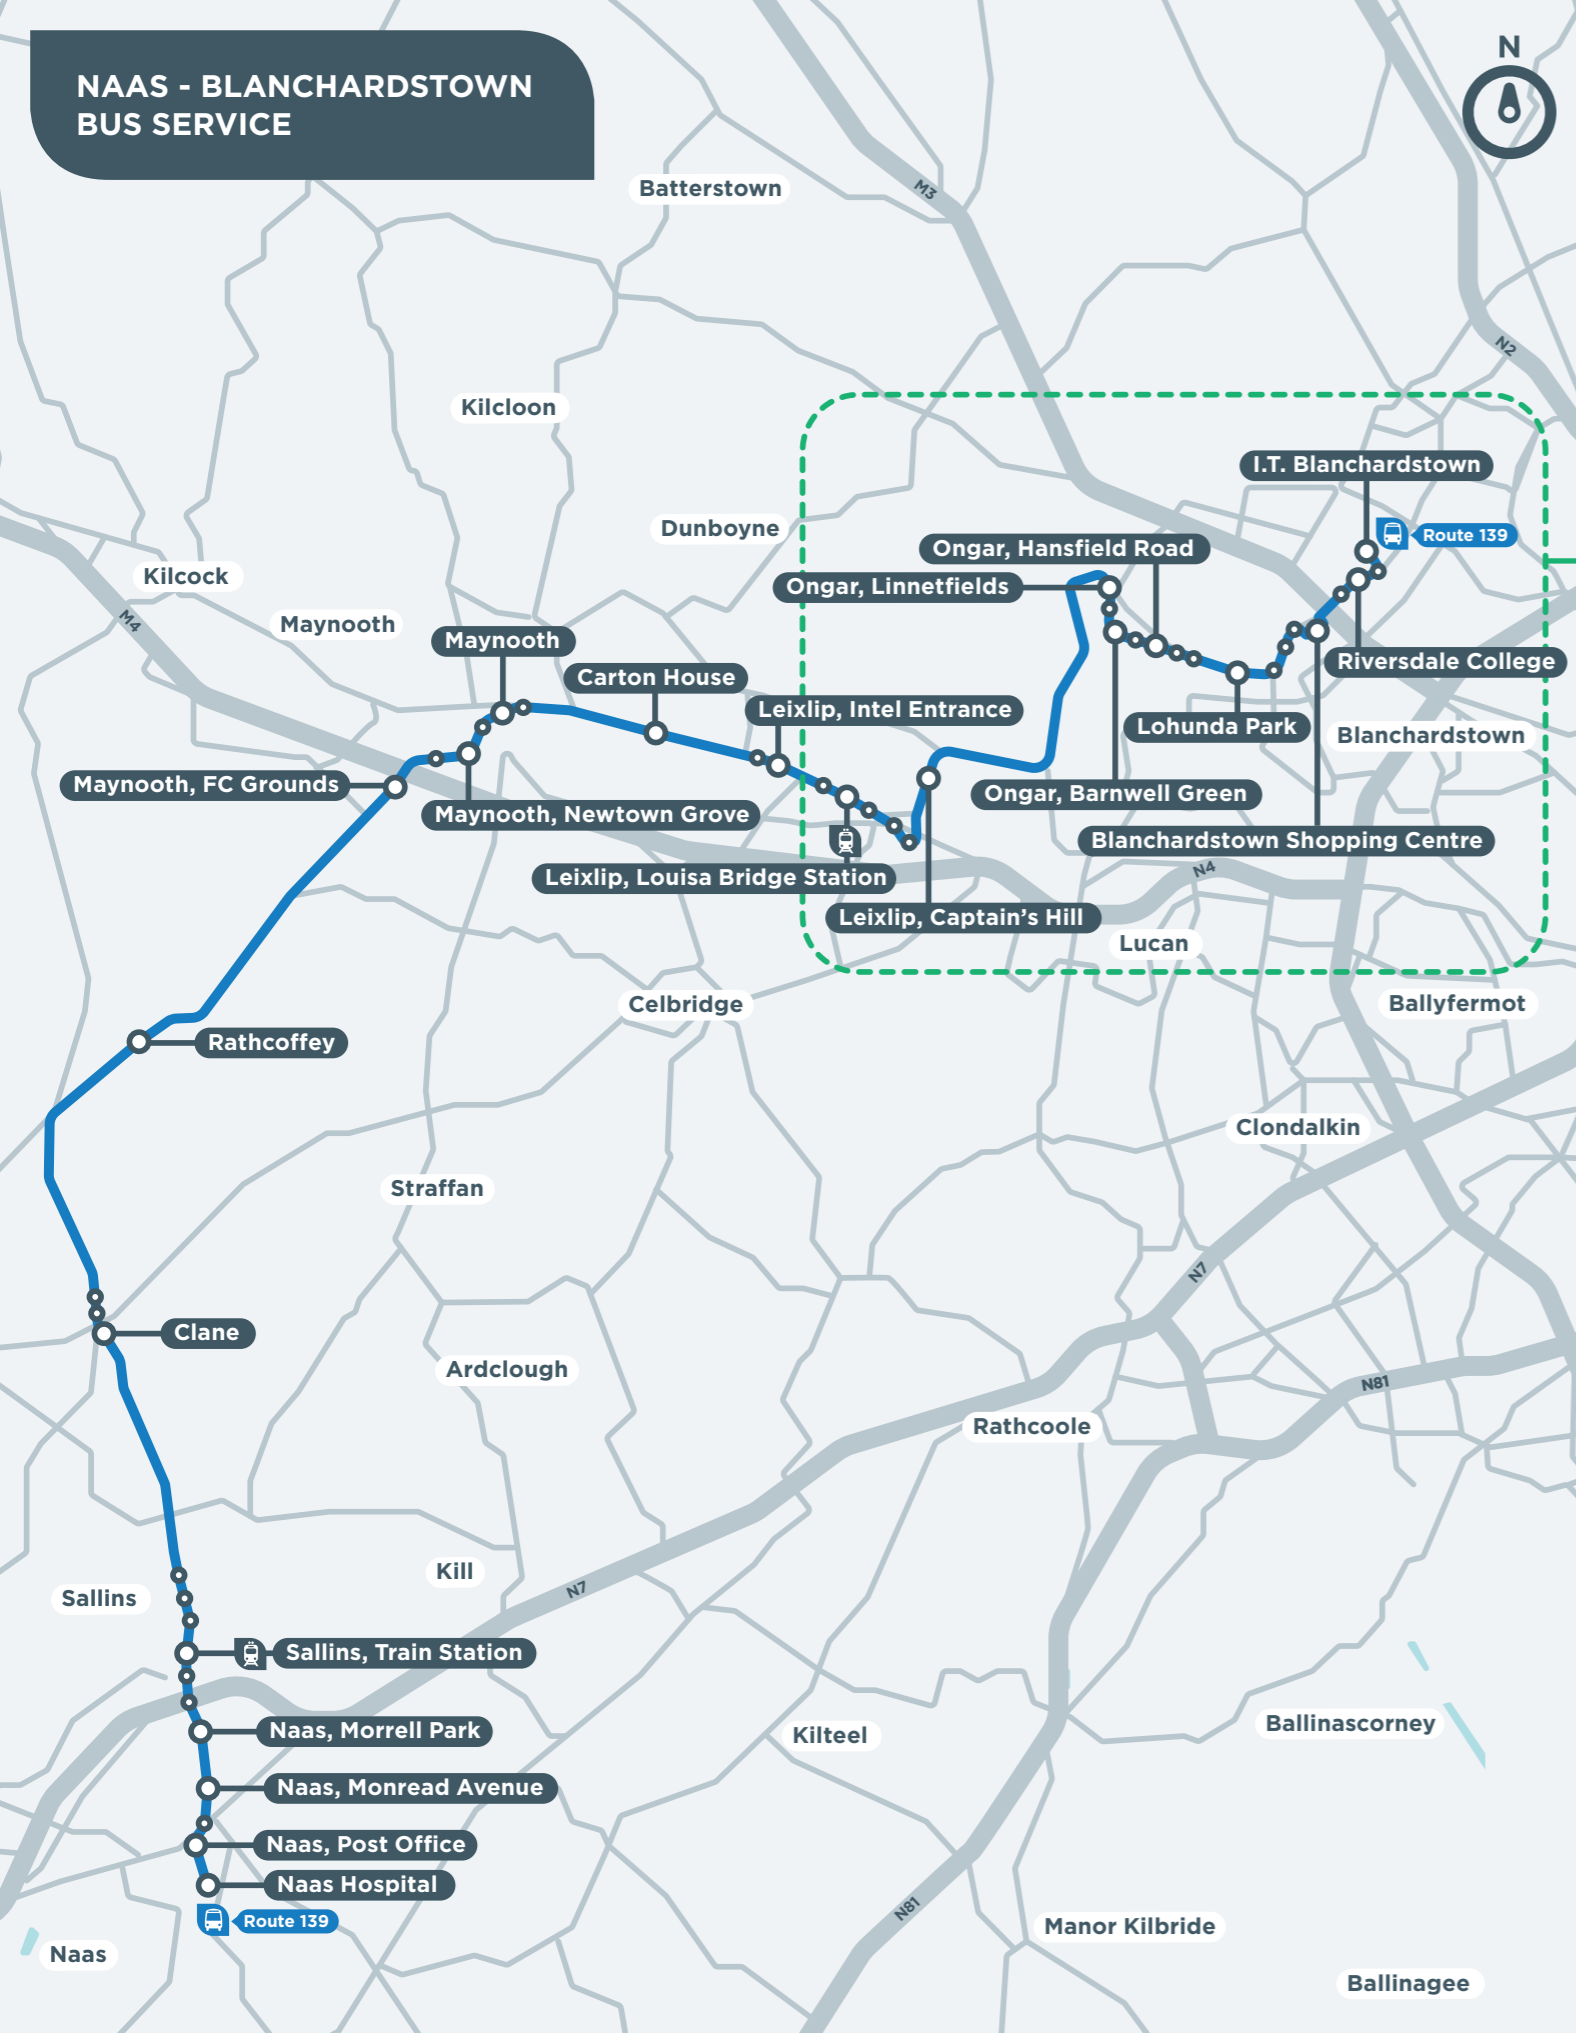

NAAS - BLANCHARDSTOWN BUS SERVICE

National Journey Planner App
Download the free National Journey Planner app for your route options.

TFI TRANSPORT FOR IRELAND

For all up to date travel information:
transportforireland.ie

Fare Information
See above for detailed fare information
Note: Fares are correct at time of going to print, June 2018.
Public Services Card Free Travel Accepted on this Route.