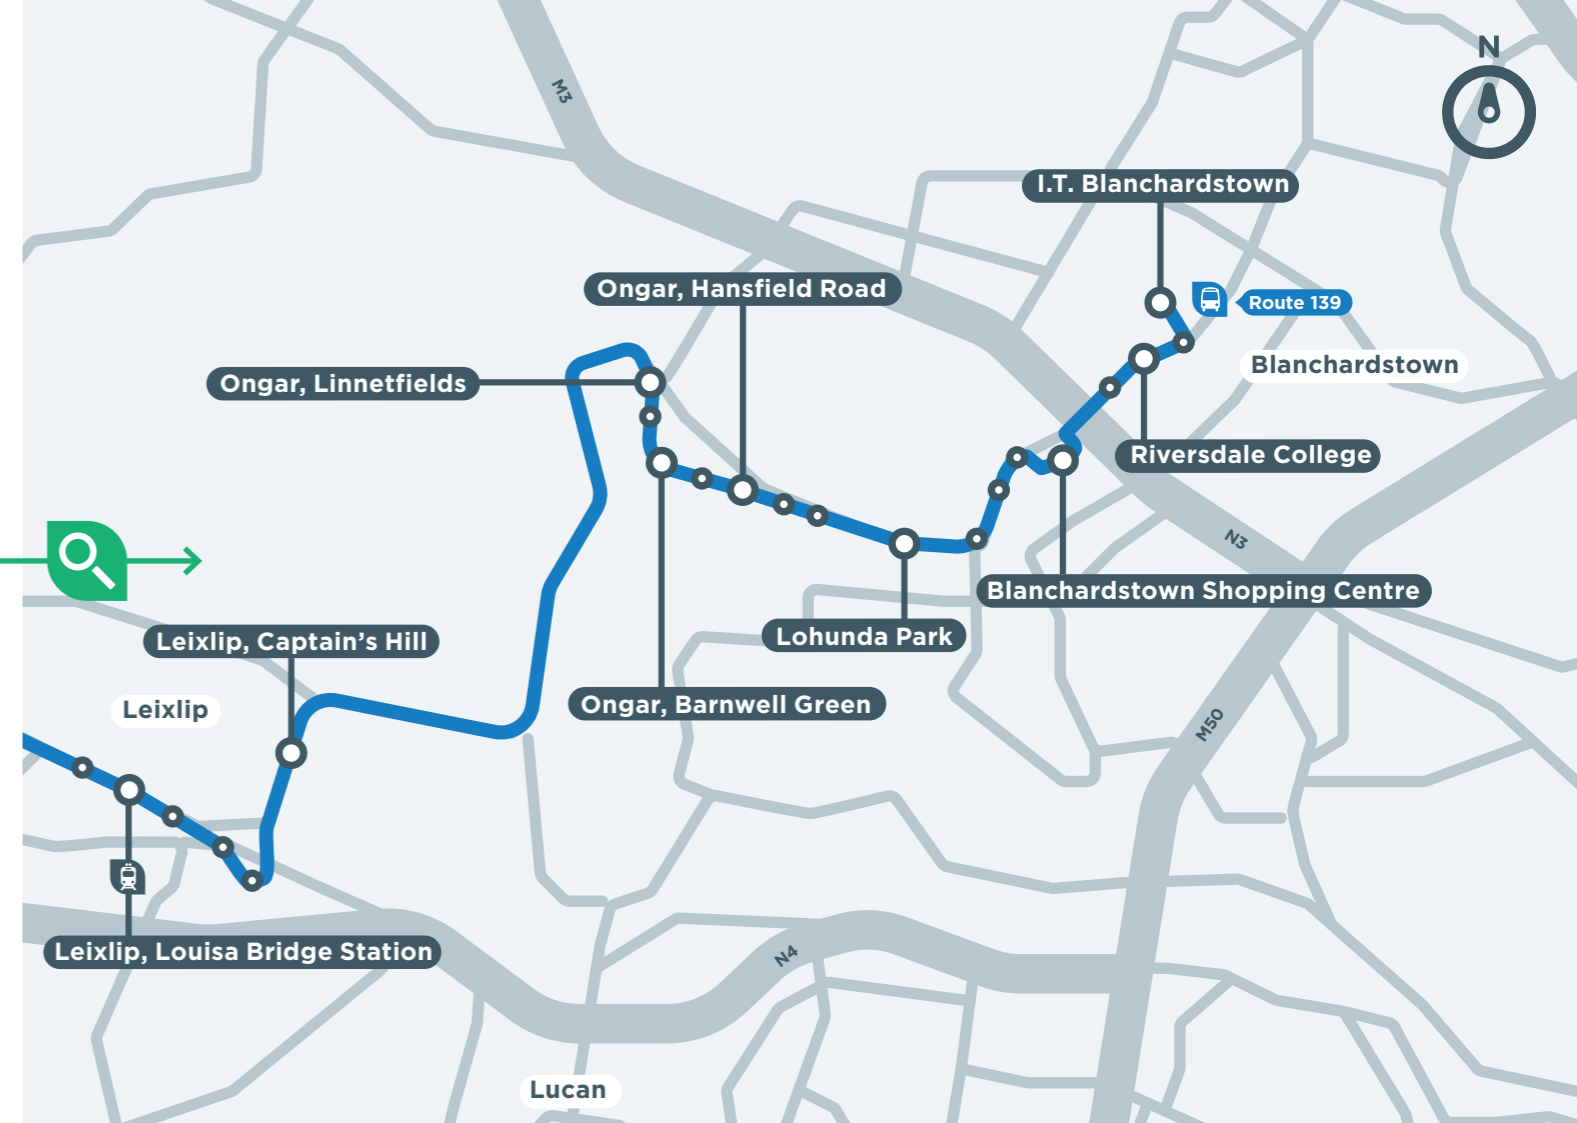

NAAS - BLANCHARDSTOWN BUS SERVICE

National Journey Planner App
Download the free National Journey Planner app for your route options.

TFI TRANSPORT FOR IRELAND

For all up to date travel information:
transportforireland.ie

Fare Information
See above for detailed fare information
Note: Fares are correct at time of going to print, June 2018.
Public Services Card Free Travel Accepted on this Route.